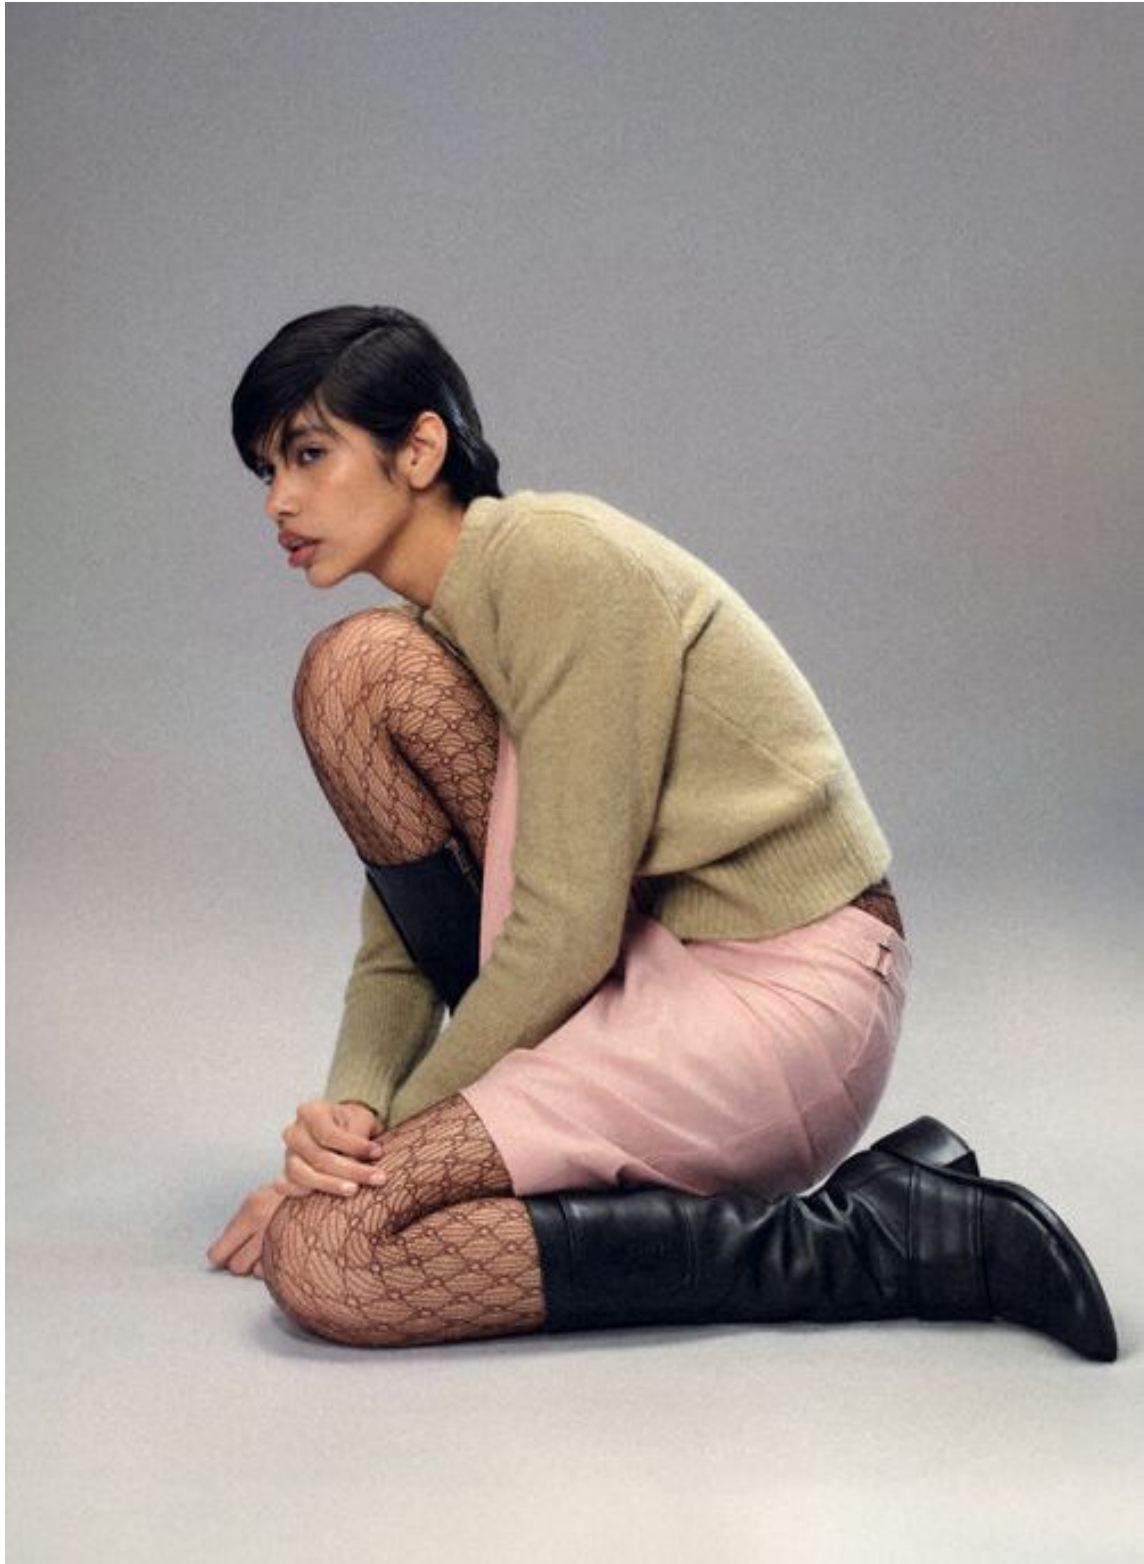

CAMI LUGO

height 5'10.5 · bust 31.5" · waist 23.5" · hips 35.5" · dress 36 EU/6 US/8 UK
shoes size 38 EU/7 US/5 UK · hair brown · eyes brown