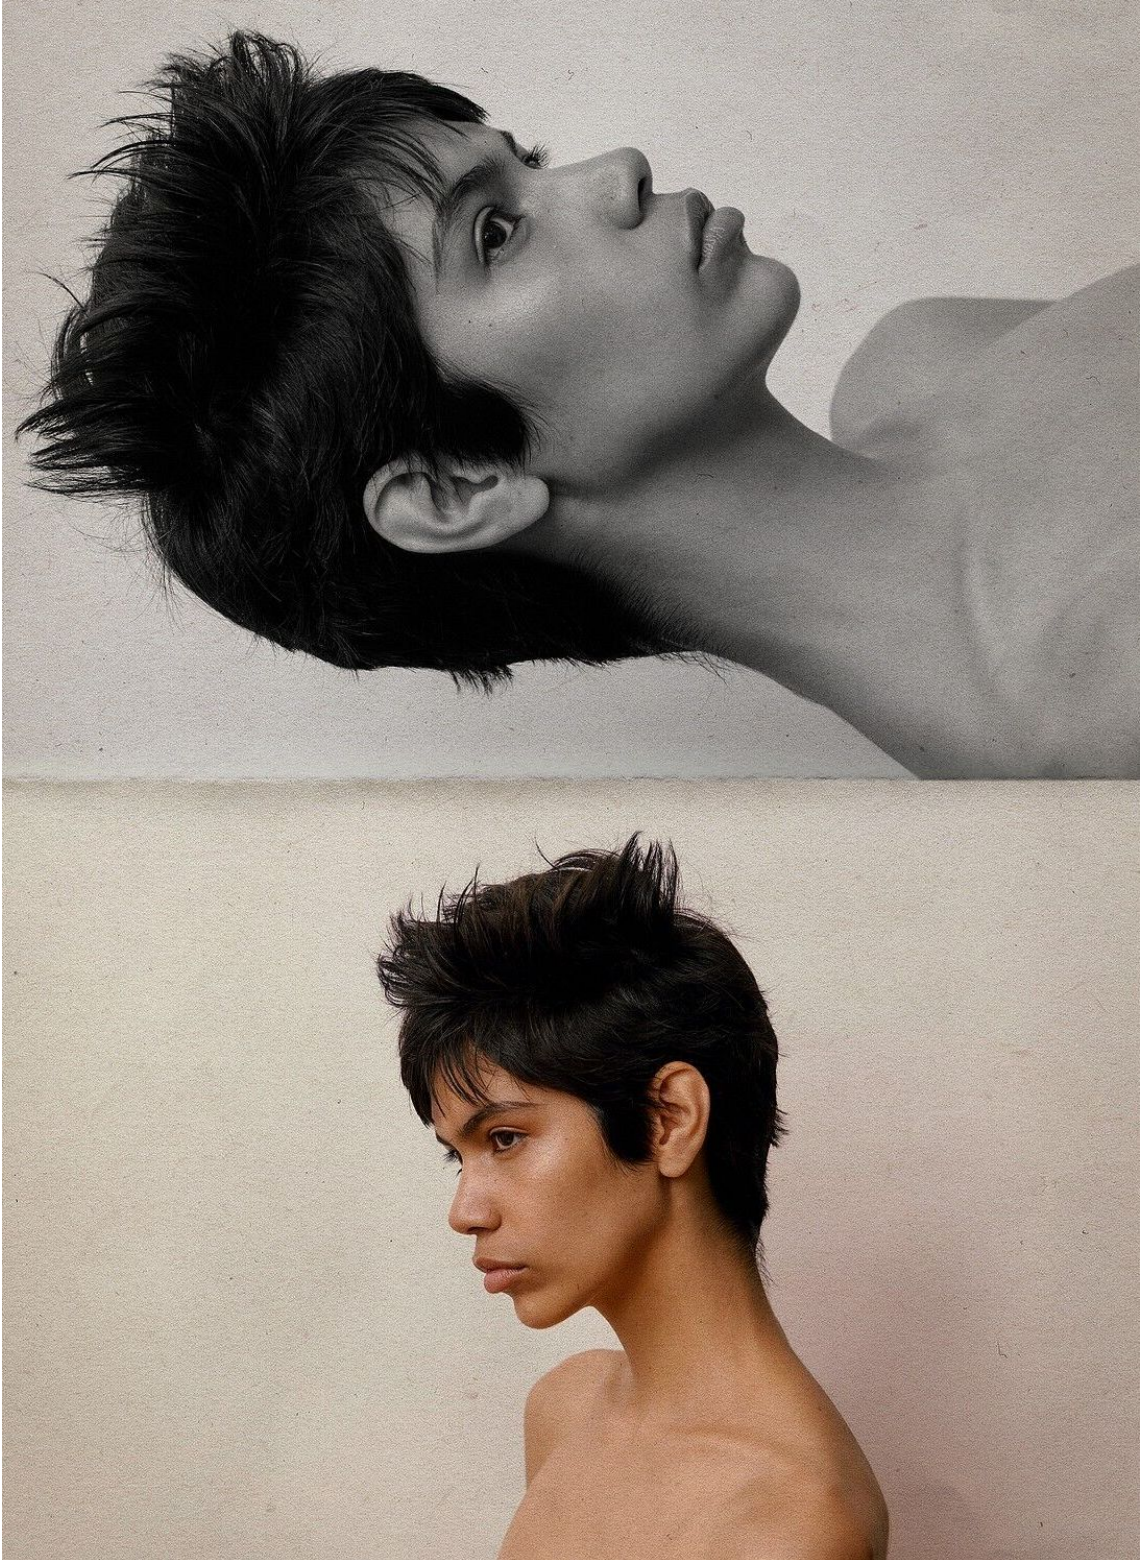

MGM
MODELS

MGM
MODELS

CAMI LUGO

height 5'10.5 · bust 31.5" · waist 23.5" · hips 35.5" · dress 36 EU/6 US/8 UK
shoes size 38 EU/7 US/5 UK · hair brown · eyes brown

CAMI LUGO

height 5'10.5 · bust 31.5" · waist 23.5" · hips 35.5" · dress 36 EU/6 US/8 UK
shoes size 38 EU/7 US/5 UK · hair brown · eyes brown